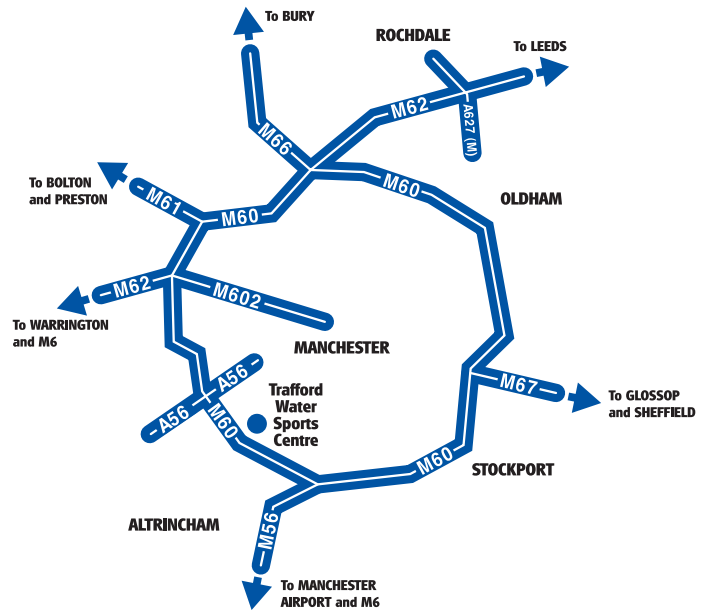

Directions...

How to find us

Whether approaching on the M60 from Rochdale or Stockport, Trafford Water Sports Centre is clearly signposted 1 mile before Junction 6.

Exiting at Junction 6 the centre is located off the roundabout, just follow the road around to the left past the Mersey Valley Visitors Centre until the lake comes into view.

Coming from Altrincham or Sale just follow signs for Trafford Water Sports Centre and the M60.

Rifle Road Sale
Cheshire M33 2LX

Tel: 0161 962 0118
Fax: 0161 495 9023

www.thedeckersgroup.com
e-mail: twsc@thedeckersgroup.com