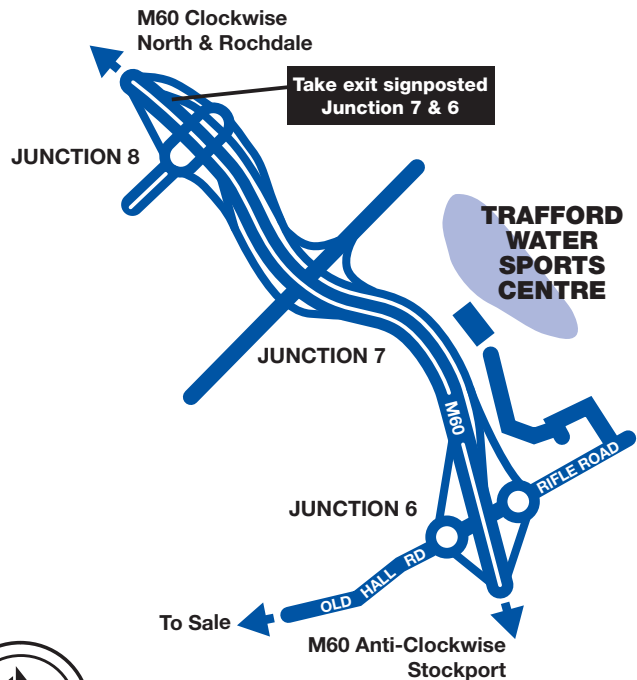

Directions...

How to find us

Whether approaching on the M60 from Rochdale or Stockport, Trafford Water Sports Centre is clearly signposted 1 mile before Junction 6.

Exiting at Junction 6 the centre is located off the roundabout, just follow the road around to the left past the Mersey Valley Visitors Centre until the lake comes into view.

Coming from Altrincham or Sale just follow signs for Trafford Water Sports Centre and the M60.

Rifle Road Sale
Cheshire M33 2LX

Tel: 0161 962 0118
Fax: 0161 495 9023

www.thedeckersgroup.com
e-mail: twsc@thedeckersgroup.com